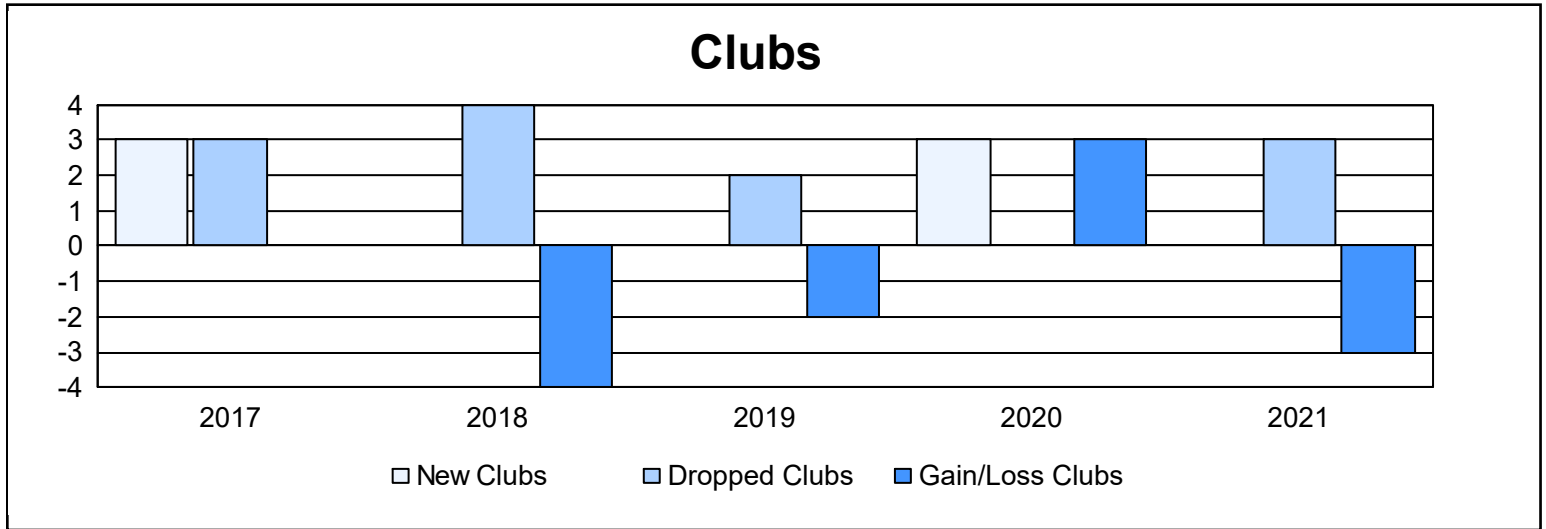

Year	New Clubs	Dropped Clubs	Gain/ Loss Clubs	New Members	Charter Members	Reinstate Members	Transfer Members	Total Member Added	Total Members Dropped	Gain/ Loss Members
2016-2017	3	3	0	176	64	7	10	257	227	30
2017-2018	0	4	-4	168	2	8	5	183	263	-80
2018-2019	0	2	-2	124	0	6	8	138	183	-45
2019-2020	3	0	3	96	107	5	5	213	188	25
2020-2021	0	3	-3	129	3	4	9	145	193	-48
<b>Average</b>	<b>1</b>	<b>2</b>	<b>-1</b>	<b>139</b>	<b>35</b>	<b>6</b>	<b>7</b>	<b>187</b>	<b>211</b>	<b>-24</b>

### Membership Composition June 2021 Cumulative