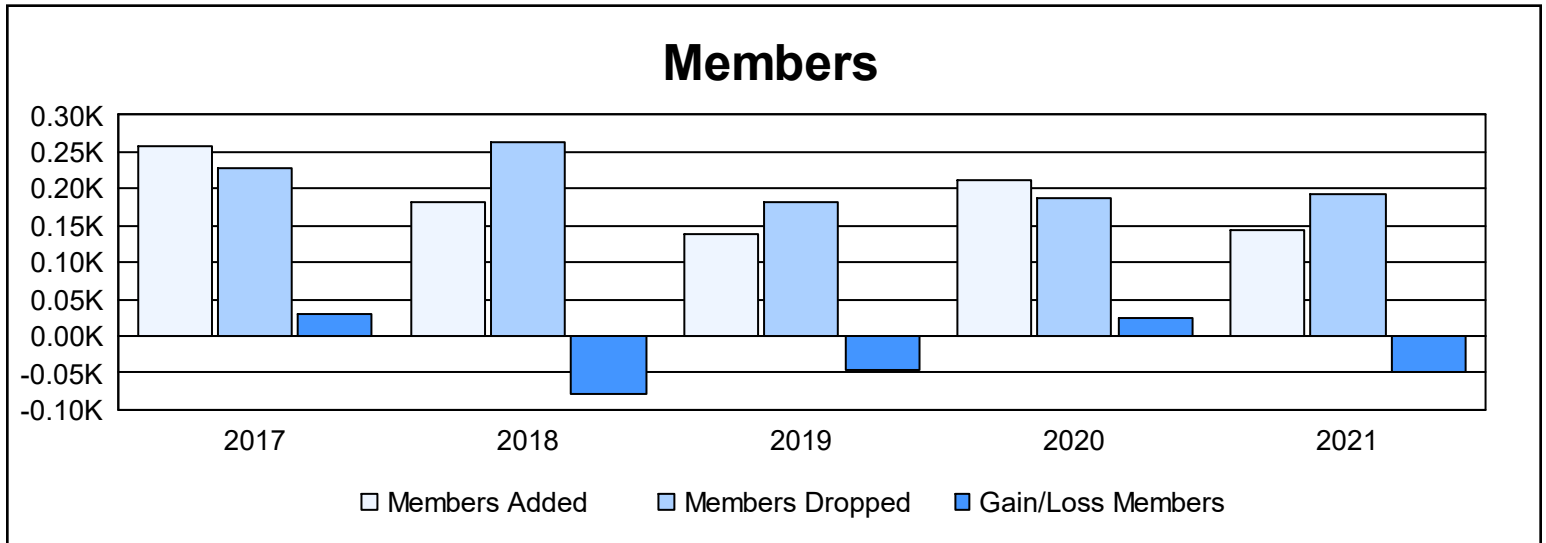

Year	New Clubs	Dropped Clubs	Gain/ Loss Clubs	New Members	Charter Members	Reinstate Members	Transfer Members	Total Member Added	Total Members Dropped	Gain/ Loss Members
2016-2017	3	3	0	176	64	7	10	257	227	30
2017-2018	0	4	-4	168	2	8	5	183	263	-80
2018-2019	0	2	-2	124	0	6	8	138	183	-45
2019-2020	3	0	3	96	107	5	5	213	188	25
2020-2021	0	3	-3	129	3	4	9	145	193	-48
<b>Average</b>	<b>1</b>	<b>2</b>	<b>-1</b>	<b>139</b>	<b>35</b>	<b>6</b>	<b>7</b>	<b>187</b>	<b>211</b>	<b>-24</b>

### Membership Composition June 2021 Cumulative